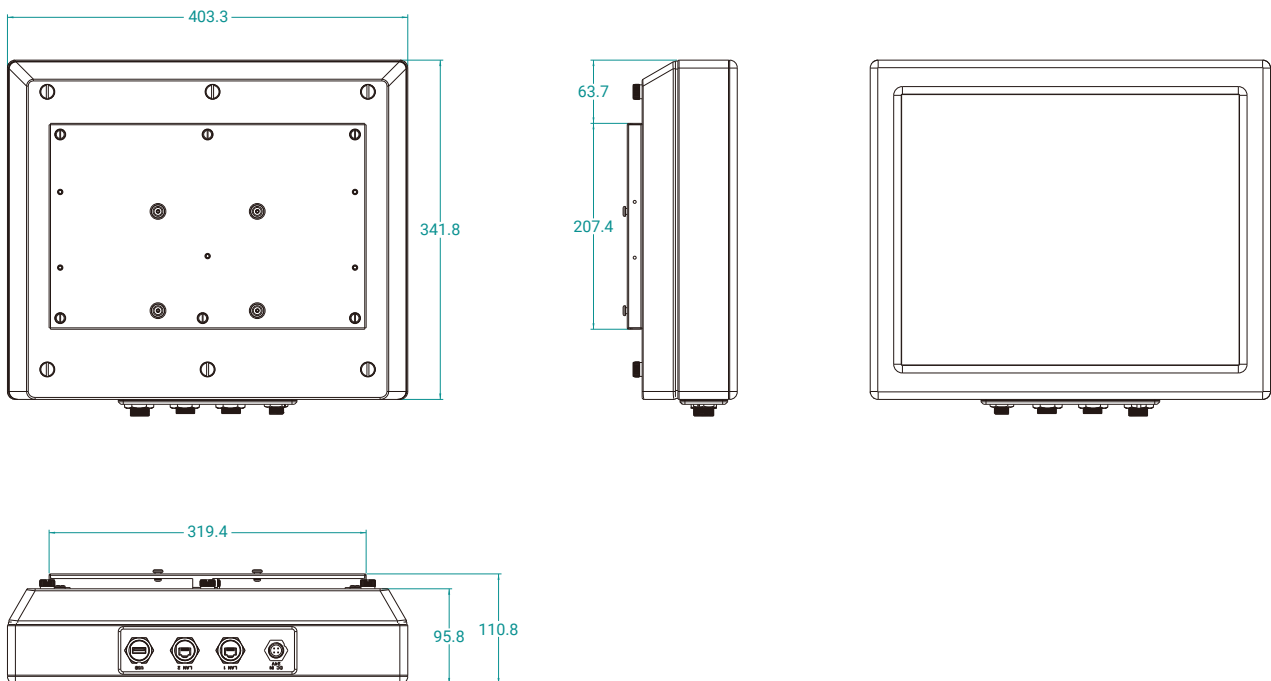

Dimension Drawing

ARP-5517AX-E01-WA06

Size Unit: mm

Ordering Information

Item	ARP-5517AX-E01-WA06
LCD Display	17.0" LCD / 1280 x 1024
Touch Screen	5-Wire
Enclosure	Stainless Steel
CPU	Intel Celeron J1900 @ 1.99GHz / Atom E3845 @ 1.91GHz CPU
Memory	4GB DDR3
OS	Embedded
Browser	FireFox
Power Supply	Powered by PoE 802.3bt (PoE Injector can be ordered seperately)